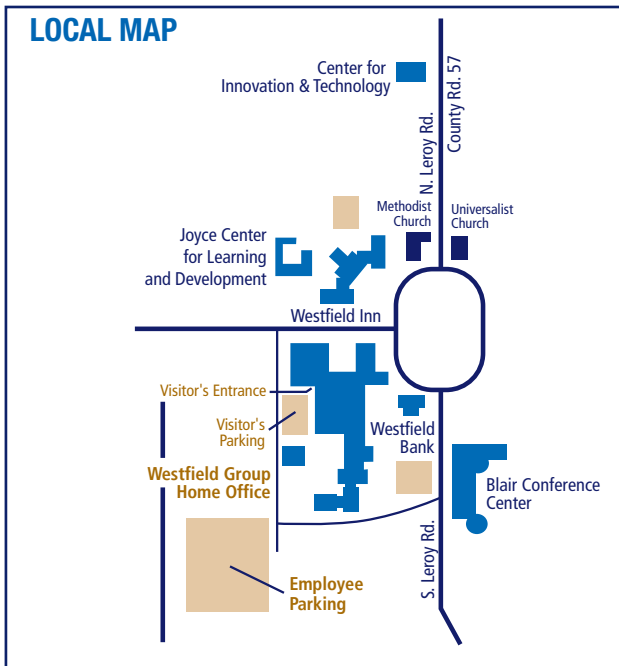

LOCAL MAP

WESTFIELD
INSURANCE

Sharing Knowledge. Building Trust.®