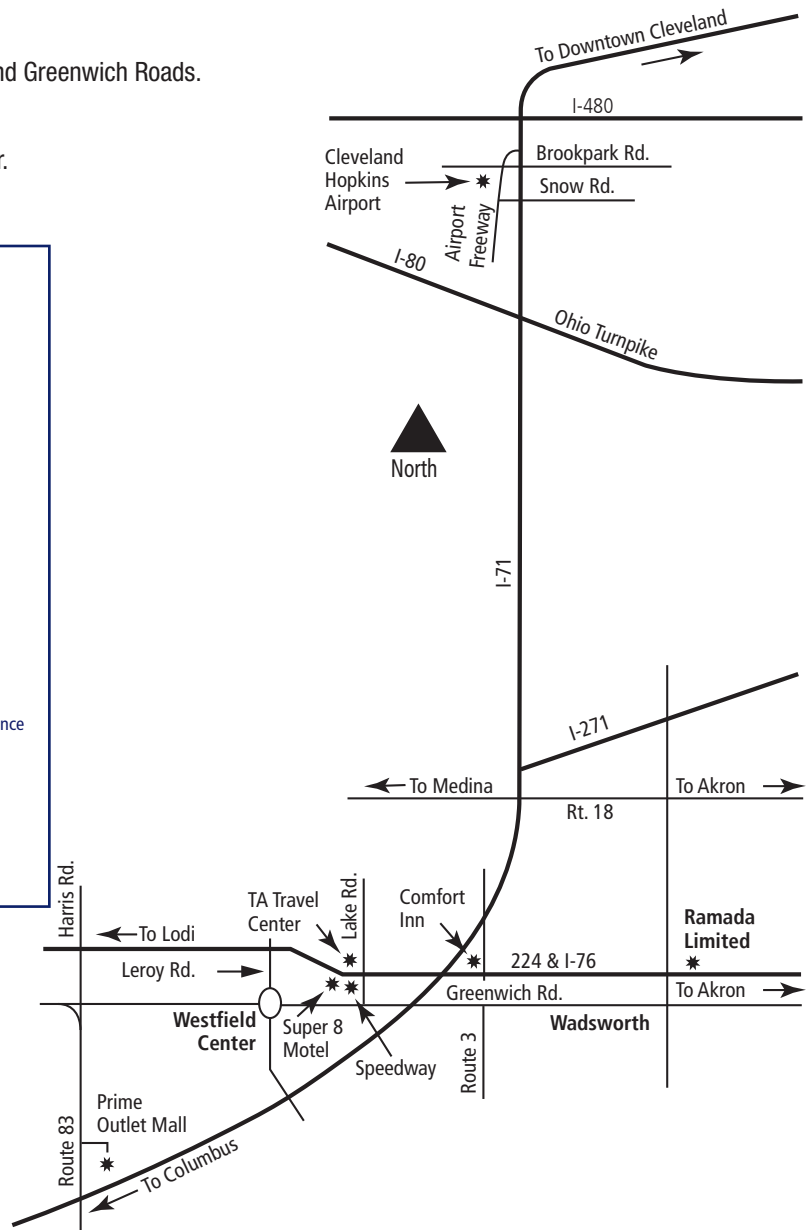

DIRECTIONS TO WESTFIELD CENTER, OHIO

Coming from the North

- Take I-71 South to exit #209B. (Akron/Lodi exit)
- Follow signs for Lodi (West-Rt 224) to the first traffic light at Lake Road. (County Road 19. There are (2) truck stops at this intersection.)
- Turn left at the light going ¼ mile to the stop sign at Lake and Greenwich Roads.
- Turn right onto Greenwich Road. (County Road 97)
- Follow Greenwich Road (about 2 miles) into Westfield Center.

Coming from the South

- Take I-71 North to exit #209. (toward Lodi)
- Follow signs for Lodi (West-Rt. 224) to the first traffic light at Lake Road. (County Road 19. There are (2) truck stops at this intersection.)
- Turn left at the light going ¼ mile to the stop sign at Lake and Greenwich Roads.
- Turn right onto Greenwich Road. (County Road 97.)
- Follow Greenwich Road (about 2 miles) into Westfield Center

Coming from the East

- Take Interstate 76 West toward Lodi (Rt. 224) to the first traffic light at Lake Road (County Road 19.

There are (2) truck stops at this intersection.)

- Turn left at the light going ¼ mile to the stop sign at Lake and Greenwich Roads.
- Turn right onto Greenwich Road. (County Road 97.)
- Follow Greenwich Road (about 2 miles) into Westfield Center.

REGIONAL MAP