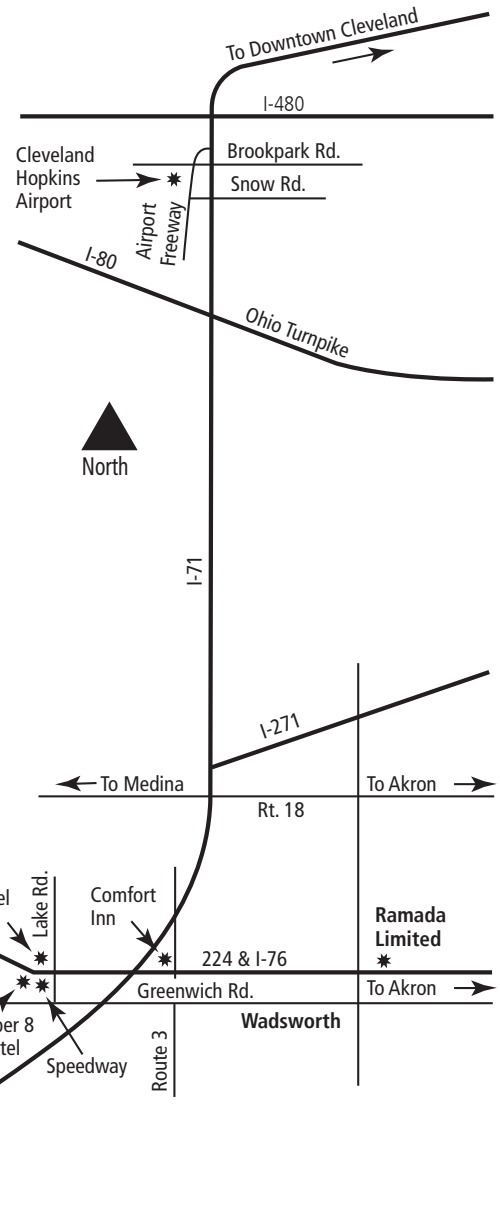

DIRECTIONS TO WESTFIELD CENTER, OHIO

Coming from the North

- Take I-71 South to exit #209B. (Akron/Lodi exit)
- Follow signs for Lodi (West-Rt 224) to the first traffic light at Lake Road. (County Road 19. There are (2) truck stops at this intersection.)
- Turn left at the light going ¼ mile to the stop sign at Lake and Greenwich Roads.
- Turn right onto Greenwich Road. (County Road 97)
- Follow Greenwich Road (about 2 miles) into Westfield Center.

Coming from the South

- Take I-71 North to exit #209. (toward Lodi)
- Follow signs for Lodi (West-Rt. 224) to the first traffic light at Lake Road. (County Road 19. There are (2) truck stops at this intersection.)
- Turn left at the light going ¼ mile to the stop sign at Lake and Greenwich Roads.
- Turn right onto Greenwich Road. (County Road 97.)
- Follow Greenwich Road (about 2 miles) into Westfield Center

Coming from the East

- Take Interstate 76 West toward Lodi (Rt. 224) to the first traffic light at Lake Road (County Road 19. There are (2) truck stops at this intersection.)
- Turn left at the light going ¼ mile to the stop sign at Lake and Greenwich Roads.
- Turn right onto Greenwich Road. (County Road 97.)
- Follow Greenwich Road (about 2 miles) into Westfield Center.

REGIONAL MAP

WESTFIELD
INSURANCE

Sharing Knowledge. Building Trust.®