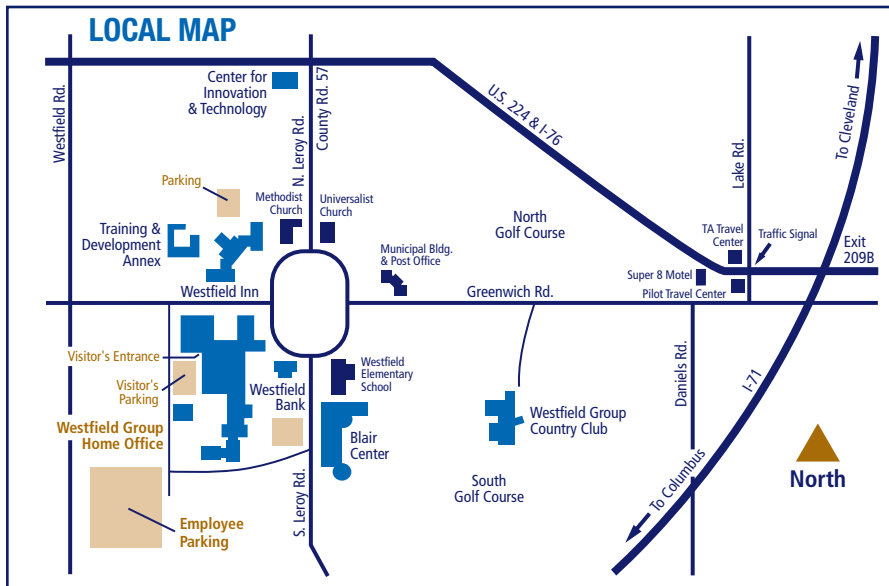

DIRECTIONS TO WESTFIELD CENTER, OHIO

Coming from the North

- Take I-71 South to exit #209B. (Akron/Lodi exit)
- Follow signs for Lodi (West-Rt 224) to the first traffic light at Lake Road. (County Road 19. There are (2) truck stops at this intersection.)
- Turn left at the light going ¼ mile to the stop sign at Lake and Greenwich Roads.
- Turn right onto Greenwich Road. (County Road 97)
- Follow Greenwich Road (about 2 miles) into Westfield Center.

Coming from the South

- Take I-71 North to exit #209. (toward Lodi)
- Follow signs for Lodi (West-Rt. 224) to the first traffic light at Lake Road. (County Road 19. There are (2) truck stops at this intersection.)
- Turn left at the light going ¼ mile to the stop sign at Lake and Greenwich Roads.
- Turn right onto Greenwich Road. (County Road 97.)
- Follow Greenwich Road (about 2 miles) into Westfield Center

Coming from the East

- Take Interstate 76 West toward Lodi (Rt. 224) to the first traffic light at Lake Road (County Road 19. There are (2) truck stops at this intersection.)
- Turn left at the light going ¼ mile to the stop sign at Lake and Greenwich Roads.
- Turn right onto Greenwich Road. (County Road 97.)
- Follow Greenwich Road (about 2 miles) into Westfield Center.

REGIONAL MAP

WESTFIELD
INSURANCE

Sharing Knowledge. Building Trust.®